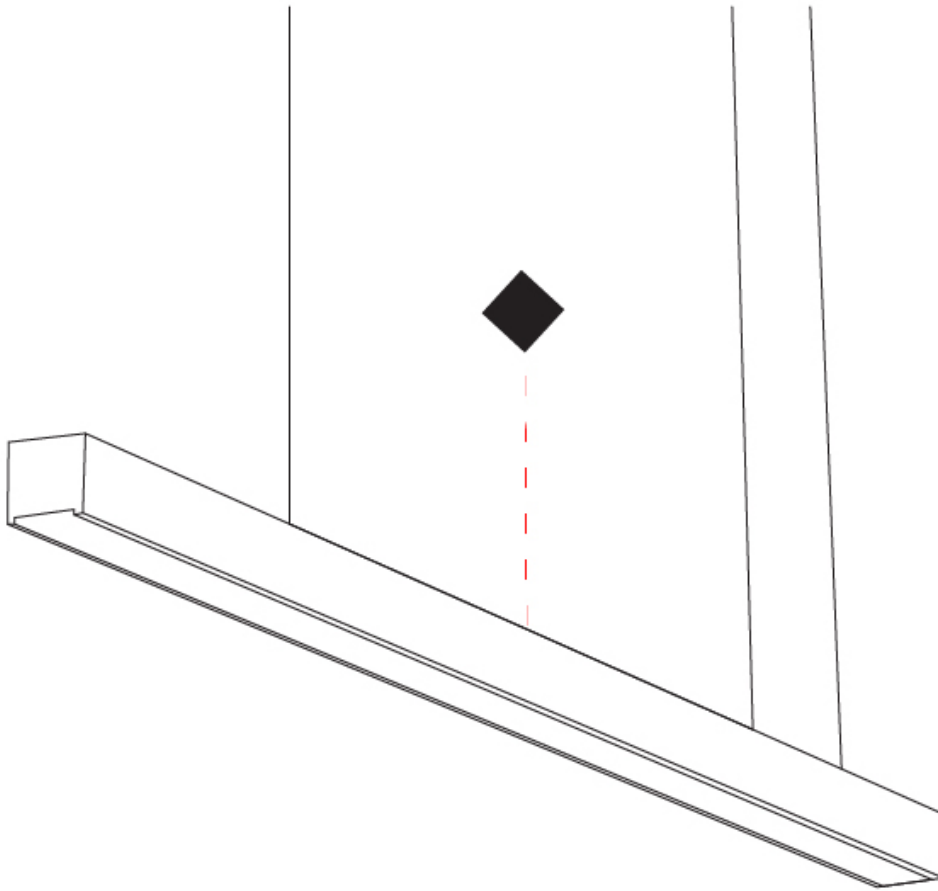

LED60 SUSPENSION

D71020-

PROJECT

TYPE

SPECIFIER

QUANTITY

DATE

D