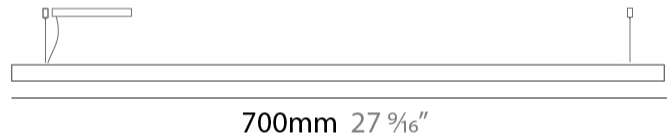

PROJECT	
TYPE	
SPECIFIER	
QUANTITY	
DATE	

LED60 SUSPENSION

D71015-

base number
Color   Finish
Temperature   Options

1. To build a product code in our configurator select the specify button on the base model # product page
2. To build a manual product code on this datasheet choose from the options listed below in blue font and add the suffix to the base model #

GENERAL

Series: Woodlin
Subseries: LED60
Brand: Tunto
Division: Design
Mounting Type: Suspension
Mounting Location: Ceiling
Subcategory: Pendant

PHYSICAL

Shape: Rectangle
Length (mm): 700
Length (in): 27 ⁹/₁₆
Width (mm): 60
Width (in): 2 ³/₈
Height (mm): 60
Height (in): 2 ³/₈
Max. Overall Height (mm): 2060
Max. Overall Height (in): 81 ¹/₈
Light Distribution: Direct
Diffuser: Opal
Fixture Finish: [WAL / ASH / OAK / BLK / WHI](#)
Fixture Material: Wood
Cable Details: 2000mm / 78 3/4"

ELECTRICAL

Lamp Type: LED
Input Wattage (W): 29
Total Output Wattage (W): 25.3
Dimming: Tri-Mode (Non-Dimming and Phase Dimming (120Vac only) and 0-10V Dimming)
Driver Included: Yes
Driver Location: Integrated
Driver Type: Constant Current - Universal
Driver Class: Class 2
Input Voltage (V): 120 - 277
Constant Current (MA): 700

LED

Color Temperature (°K): [2700 / 3000 / 4000](#)
Max. Delivered Lumen (lm): 2180
CRI: >93 CRI
Lamp Life (hrs): 50000

OPTICAL

RATINGS AND CERTIFICATIONS

Certified By: Certified for North American Standards
IP rating: IP20

60mm 2 ³/₈"

Direct